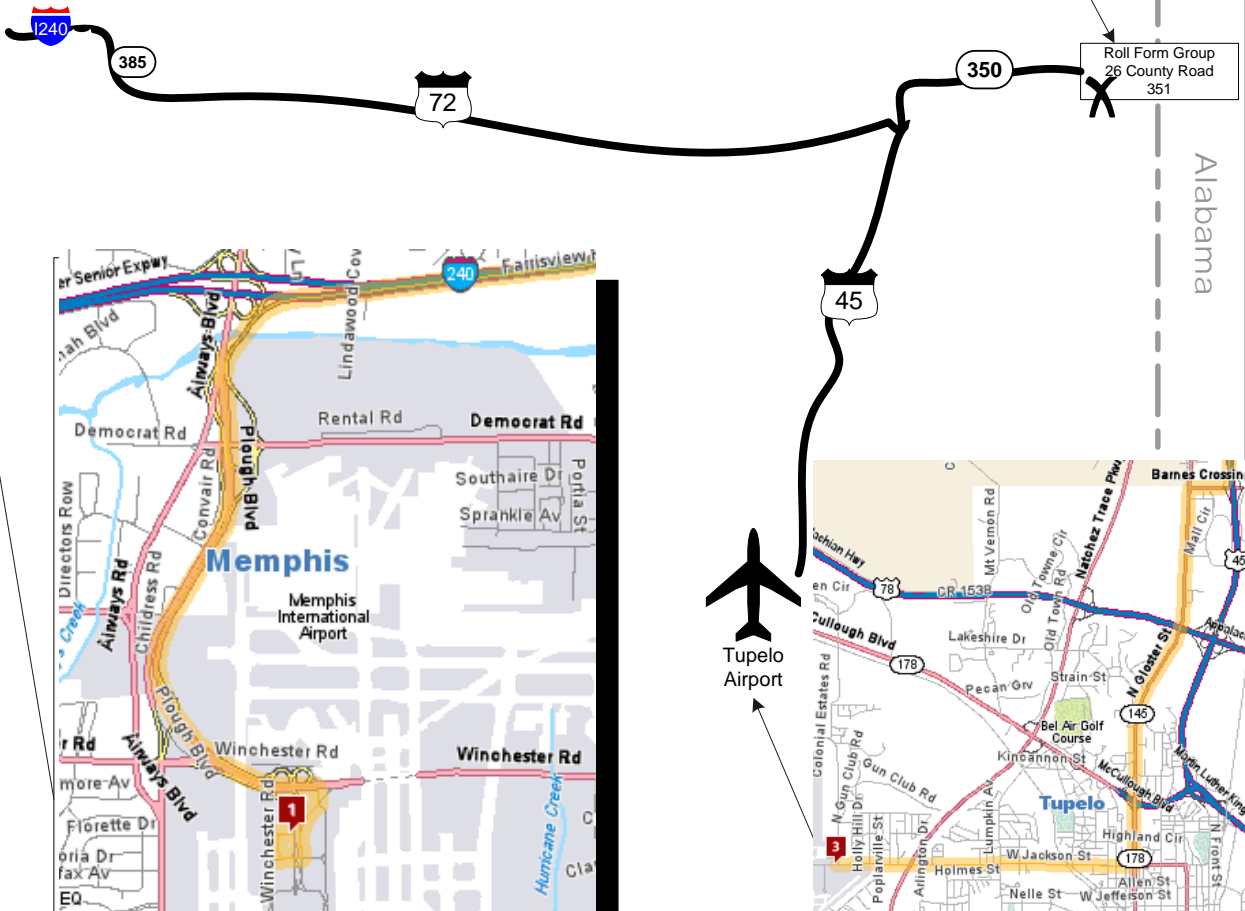

Map not to scale

Tennessee

Mississippi

Memphis Airport

Alabama

Tupelo Airport

26 County Road 351
Tupelo, Mississippi 38852
Phone: (662) 424-1460 Fax: (662) 424-0314

Note: **From Memphis Airport** - approximately 2 hours drive
Car rentals are on Rental Road

- Take I-240 E towards Nashville
- Merge onto Bill Morris Pkwy/TN-385 E (15 miles)
- Exit at US-72 E
- Take US-72 E (Crossing into Mississippi (65 miles)
- Exit onto Hwy 45 North (5 miles)
- Exit onto Purdy School Road/MS-2 E/MS-350 E (13 miles)
- Turn left onto MS-25 N (¼ mile)
- Turn right at Yellow Creed Port/County Road 370
- Turn right at County Road 351

Note: **From Tupelo, Mississippi** - approximately 1 ½ hours drive

- Take US-45 N (53 miles)
- Exit onto Purdy School Road/MS-2 E/MS 350 E (13 miles)
- Turn left onto MS-25 N (¼ mile)
- Turn right at Yellow Creek Port/County Road 370
- Turn right at County Road 351